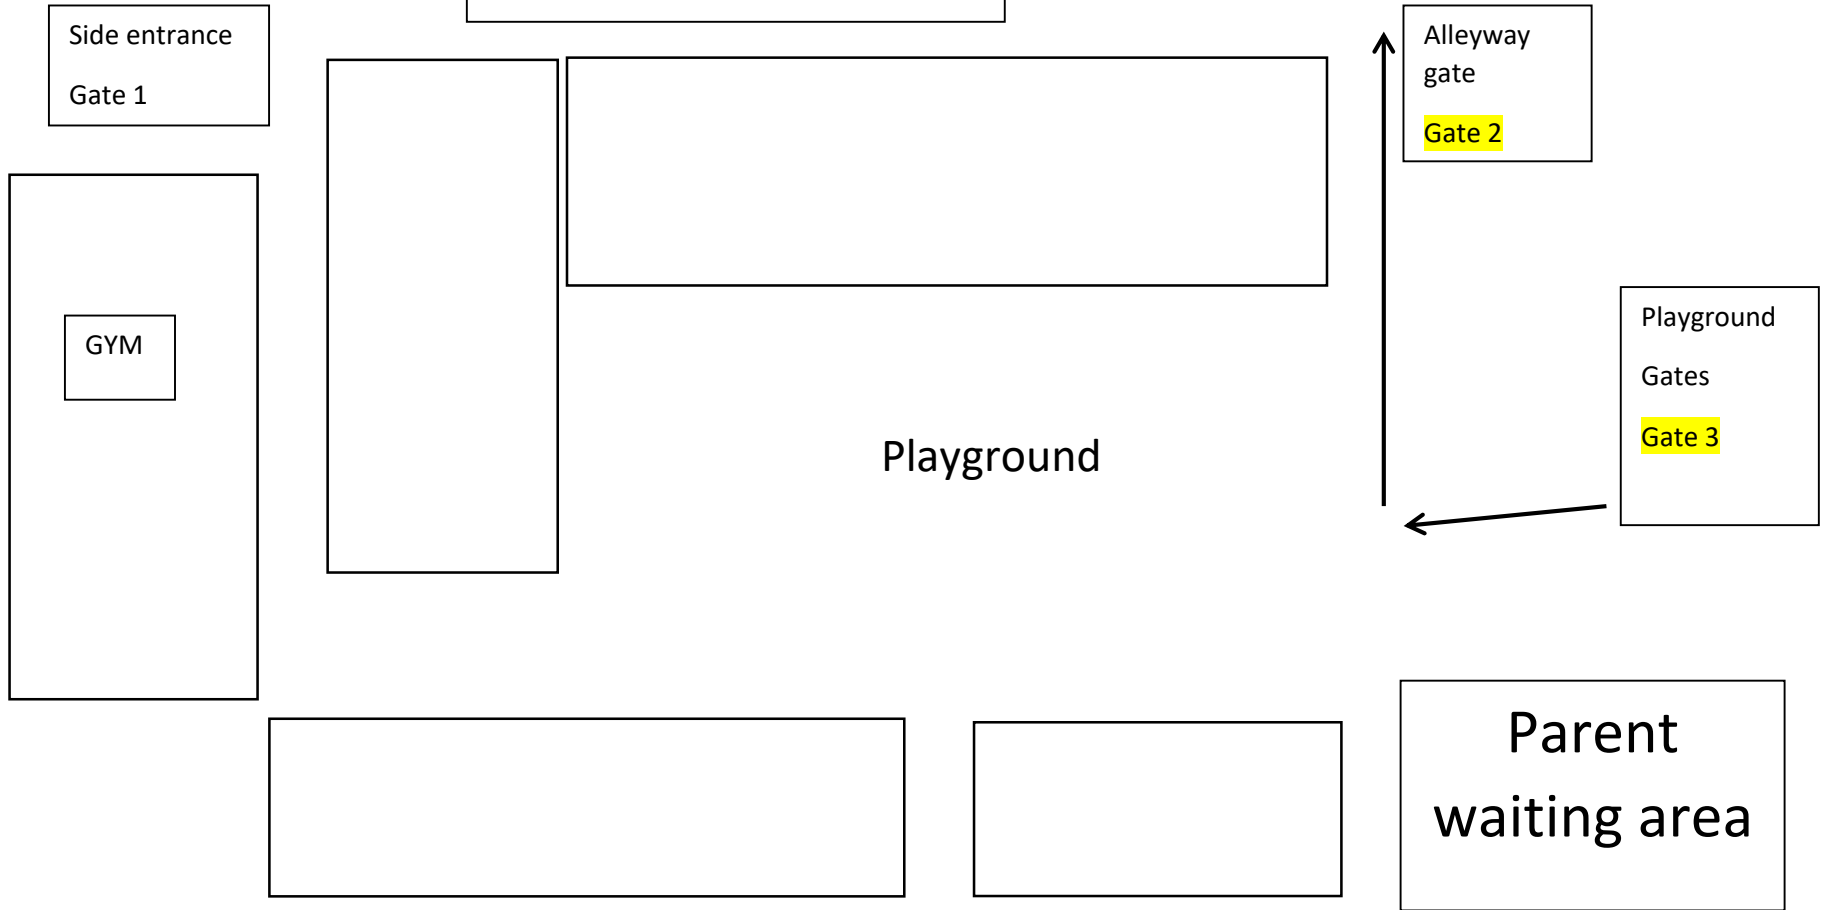

# Year 1 Timetable

Group	Class	Start	End	Entry	Exit
Group 2	Year 1	8:50	15:00	3	3

Group	Class	Start	End	Entry	Exit
Group 2	Year 2	8:50	15:00	1	2

Group	Class	Start	End	Entry	Exit
Group 3	Year 3	9:00	15:10	1	3

# Year 4 Timetable

Group	Class	Start	End	Entry	Exit
Group 3	Year 4	9:00	15:10	3	2

# Year 5 Timetable

Group	Class	Start	End	Entry	Exit
Group 4	Year 5	9:10	15:20	3	2

Group	Class	Start	End	Entry	Exit
Group 4	Year 6	9:10	15:20	1	3