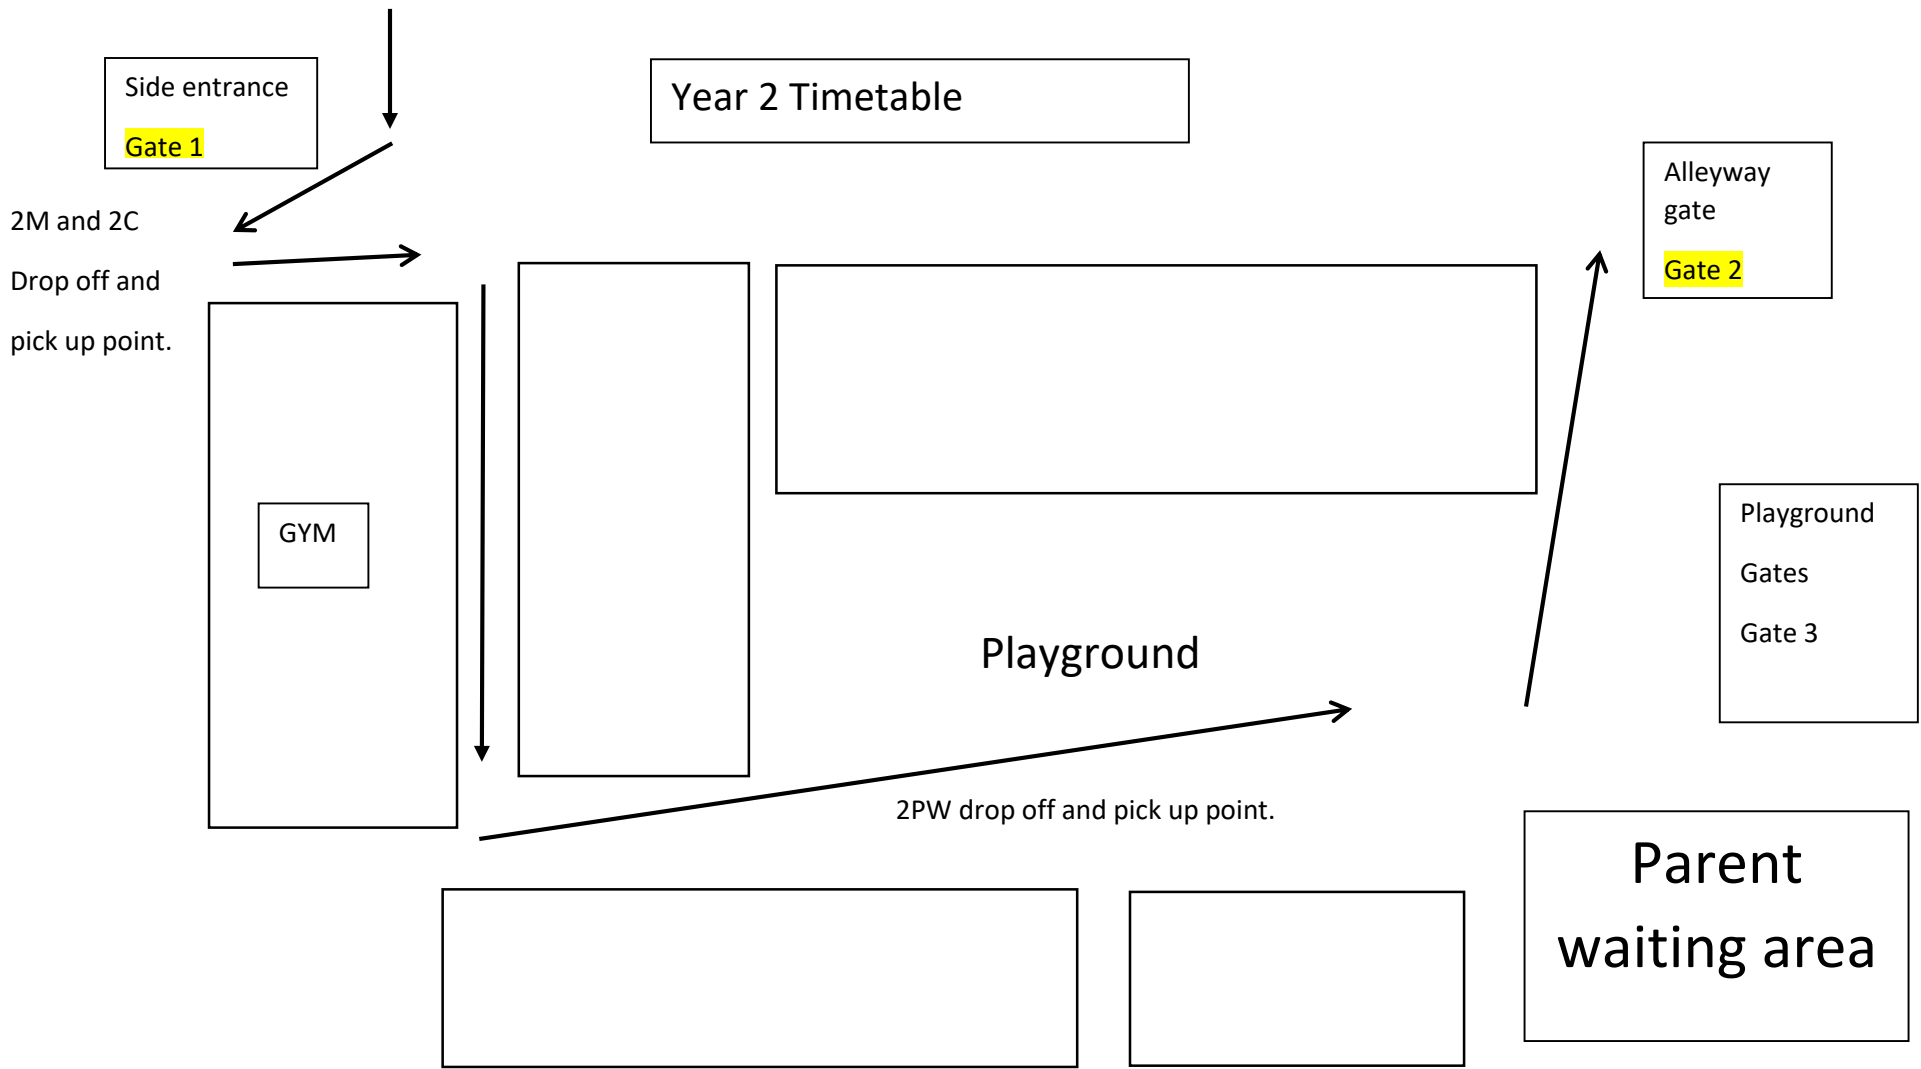

Group	Class	Start	End	Entry	Exit
Group 1	Reception	8:40	14:50	1	2

These timings are for when the children are in school full time.

# Year 1 Timetable

Group	Class	Start	End	Entry	Exit
Group 2	Year 1	8:50	15:00	3	3

Group	Class	Start	End	Entry	Exit
Group 2	Year 2	8:50	15:00	1	2

Group	Class	Start	End	Entry	Exit
Group 3	Year 3	9:00	15:10	1	3

# Year 4 Timetable

Group	Class	Start	End	Entry	Exit
Group 3	Year 4	9:00	15:10	3	2

# Year 5 Timetable

Group	Class	Start	End	Entry	Exit
Group 4	Year 5	9:10	15:20	3	2

Group	Class	Start	End	Entry	Exit
Group 4	Year 6	9:10	15:20	1	3