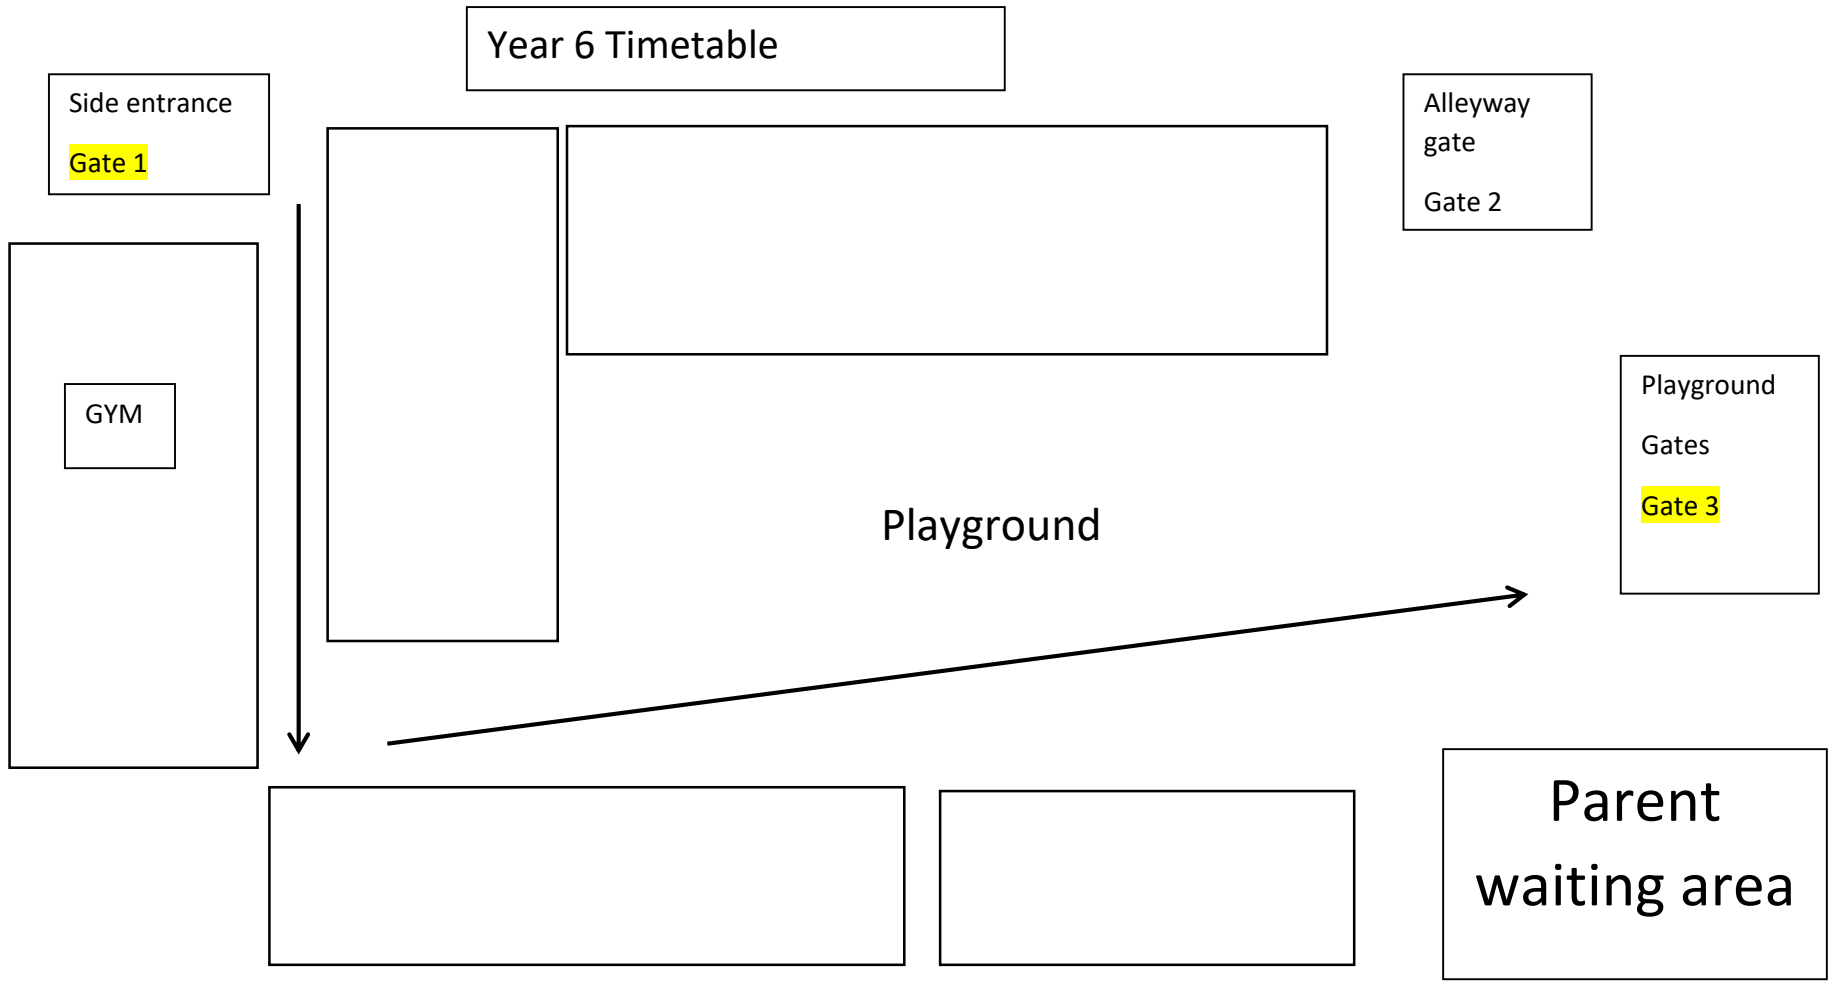

# Year 1 Timetable

Group	Class	Start	End	Entry	Exit
Group 2	Year 1	8:50	15:00	3	3

Group	Class	Start	End	Entry	Exit
Group 2	Year 2	8:50	15:00	1	2

Group	Class	Start	End	Entry	Exit
Group 3	Year 3	9:00	15:10	1	3

# Year 4 Timetable

Group	Class	Start	End	Entry	Exit
Group 3	Year 4	9:00	15:10	3	2

# Year 5 Timetable

Group	Class	Start	End	Entry	Exit
Group 4	Year 5	9:10	15:20	3	2

Group	Class	Start	End	Entry	Exit
Group 4	Year 6	9:10	15:20	1	3