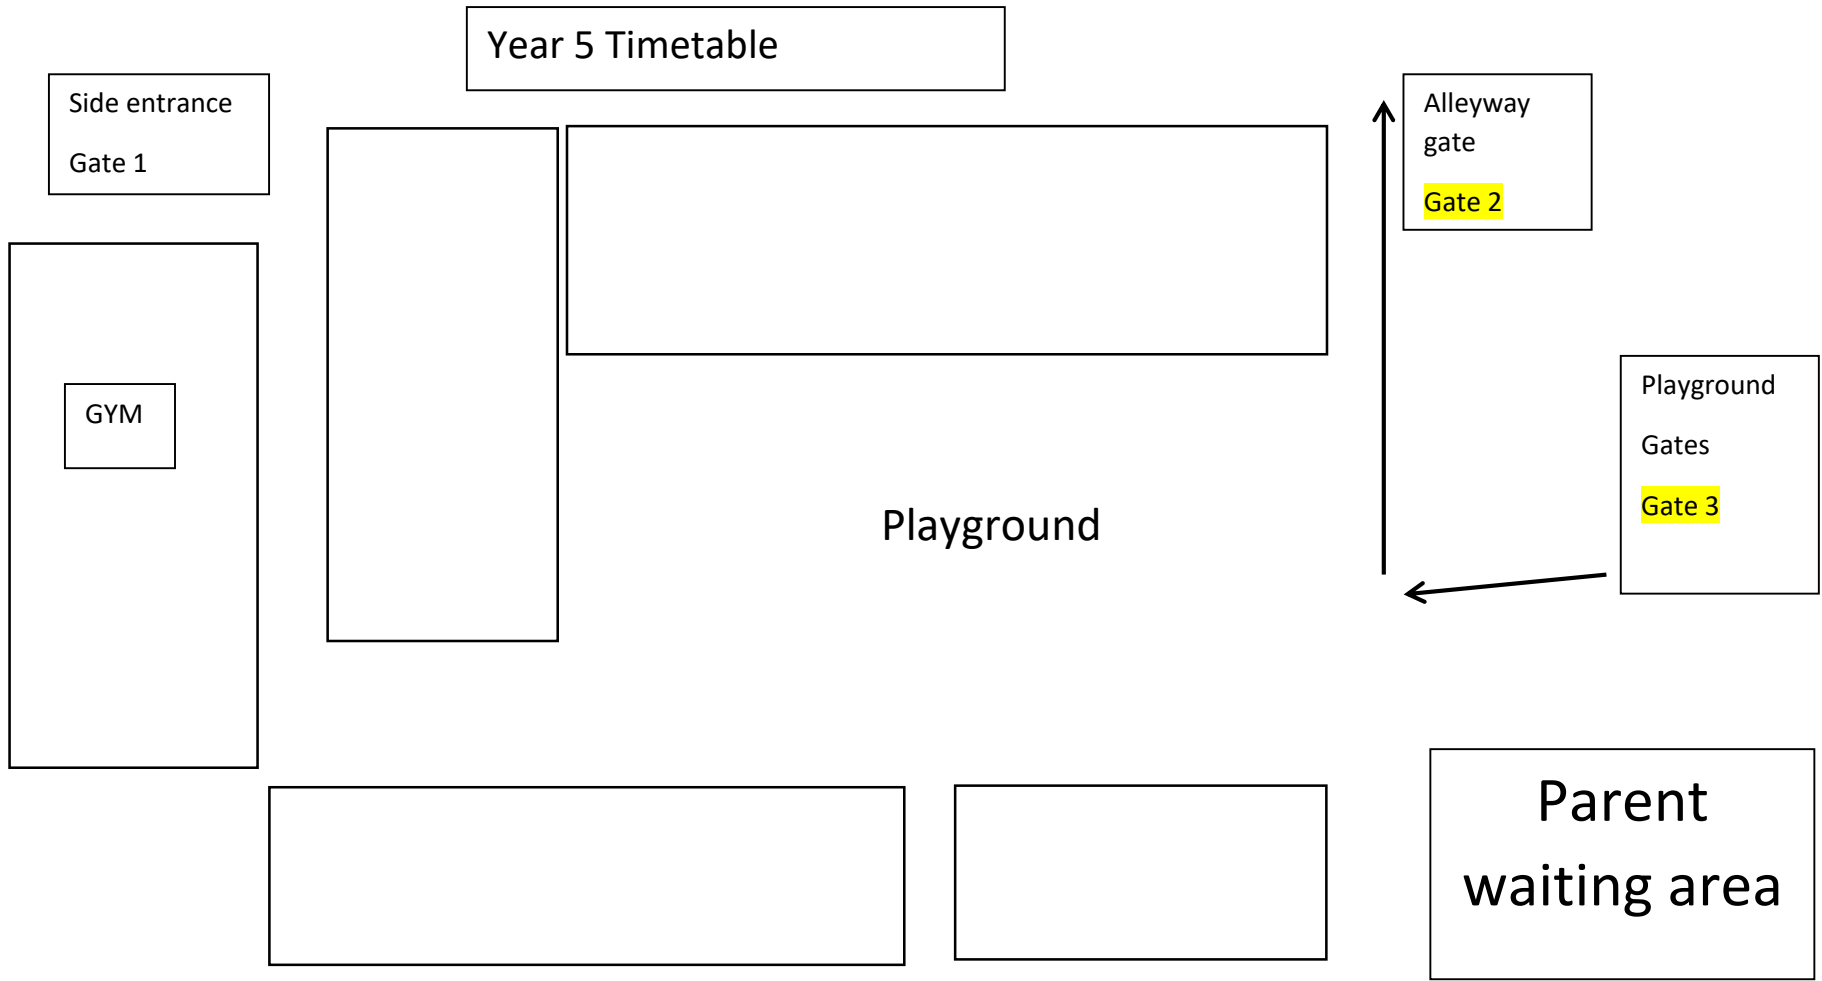

Group	Class	Start	End	Entry	Exit
Group 1	Reception	8:40	14:50	1	2

These timings are for when the children are in school full time.

# Year 1 Timetable

Group	Class	Start	End	Entry	Exit
Group 2	Year 1	8:50	15:00	3	3

Group	Class	Start	End	Entry	Exit
Group 2	Year 2	8:50	15:00	1	2

Group	Class	Start	End	Entry	Exit
Group 3	Year 3	9:00	15:10	1	3

# Year 4 Timetable

Group	Class	Start	End	Entry	Exit
Group 3	Year 4	9:00	15:10	3	2

# Year 5 Timetable

Group	Class	Start	End	Entry	Exit
Group 4	Year 5	9:10	15:20	3	2

Group	Class	Start	End	Entry	Exit
Group 4	Year 6	9:10	15:20	1	3