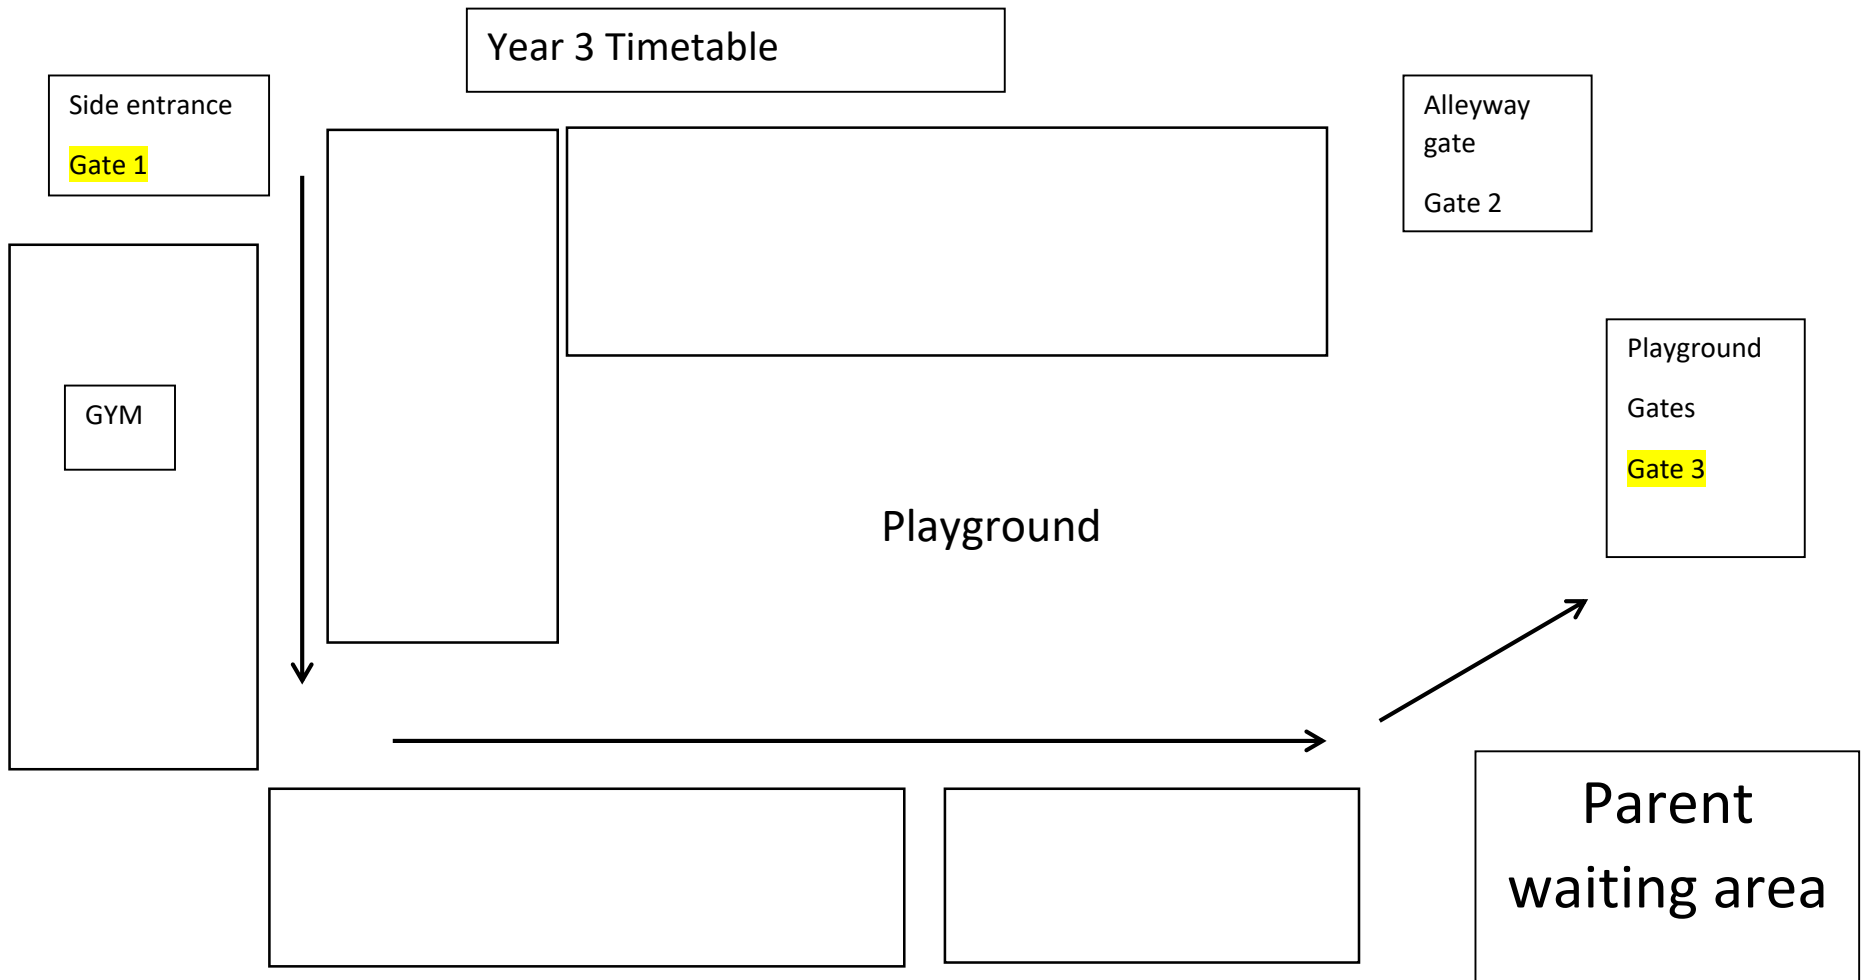

Group	Class	Start	End	Entry	Exit
Group 1	Reception	8:40	14:50	1	2

These timings are for when the children are in school full time.

# Year 1 Timetable

Group	Class	Start	End	Entry	Exit
Group 2	Year 1	8:50	15:00	3	3

Group	Class	Start	End	Entry	Exit
Group 2	Year 2	8:50	15:00	1	2

Group	Class	Start	End	Entry	Exit
Group 3	Year 3	9:00	15:10	1	3

# Year 4 Timetable

Group	Class	Start	End	Entry	Exit
Group 3	Year 4	9:00	15:10	3	2

# Year 5 Timetable

Group	Class	Start	End	Entry	Exit
Group 4	Year 5	9:10	15:20	3	2

Group	Class	Start	End	Entry	Exit
Group 4	Year 6	9:10	15:20	1	3