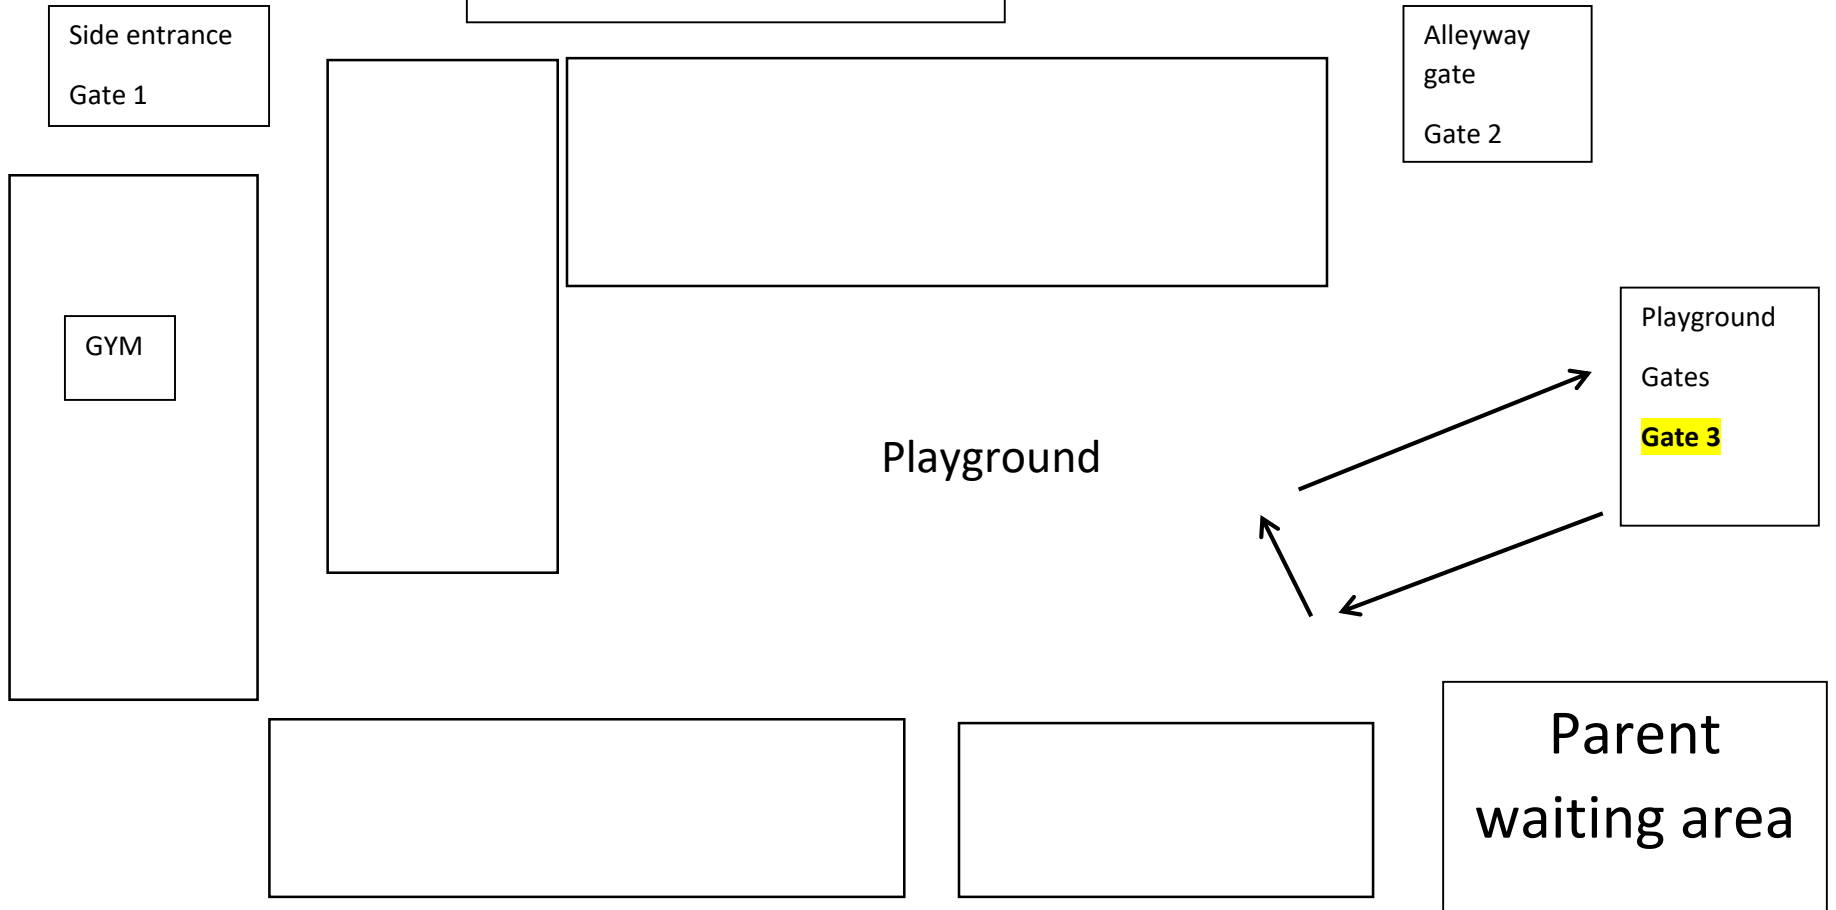

Group	Class	Start	End	Entry	Exit
Group 1	Reception	8:40	14:50	1	2

These timings are for when the children are in school full time.

# Year 1 Timetable

Group	Class	Start	End	Entry	Exit
Group 2	Year 1	8:50	15:00	3	3

Group	Class	Start	End	Entry	Exit
Group 2	Year 2	8:50	15:00	1	2

Group	Class	Start	End	Entry	Exit
Group 3	Year 3	9:00	15:10	1	3

# Year 4 Timetable

Group	Class	Start	End	Entry	Exit
Group 3	Year 4	9:00	15:10	3	2

# Year 5 Timetable

Group	Class	Start	End	Entry	Exit
Group 4	Year 5	9:10	15:20	3	2

Group	Class	Start	End	Entry	Exit
Group 4	Year 6	9:10	15:20	1	3